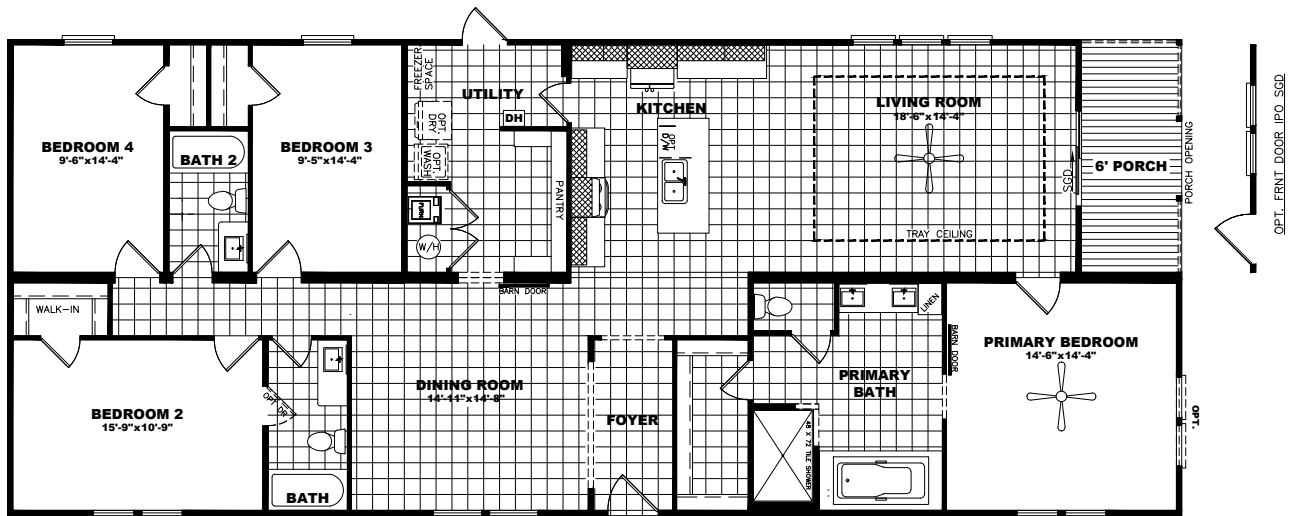

THE CHANNEL

DSN32744A
 32 X 74'
 2,127 sq. ft.
 4 Bedroom
 3 Bathroom

DESIGNER
 SERIES

STANDARD *designer features*

- Tray Ceiling with Beams In Living Room
- 4'X6' Tile Shower with Pfister Rain Shower Head
- Soaker Tub with Floating Shelves
- LED Can Lighting Throughout Home
- Stainless Steel Dream Kitchen Appliances
- Wood Closet Shelving Throughout with Shirt and Skirt Shelf In Primary Closet
- Cement Lap and LP Smartside Exterior Siding
- Exterior Faucets and Electrical Outlets Front and Rear Of Home
- Solid Surface Kitchen Countertops
- Energy Star Certified Construction
- Raised and Elongated Toilets
- Radiant Barrier Roof Decking
- Drywall Throughout Home
- 8 ½' Ceilings
- Barn Doors
- Overhead Air Ducts
- ¾ Light Front Door