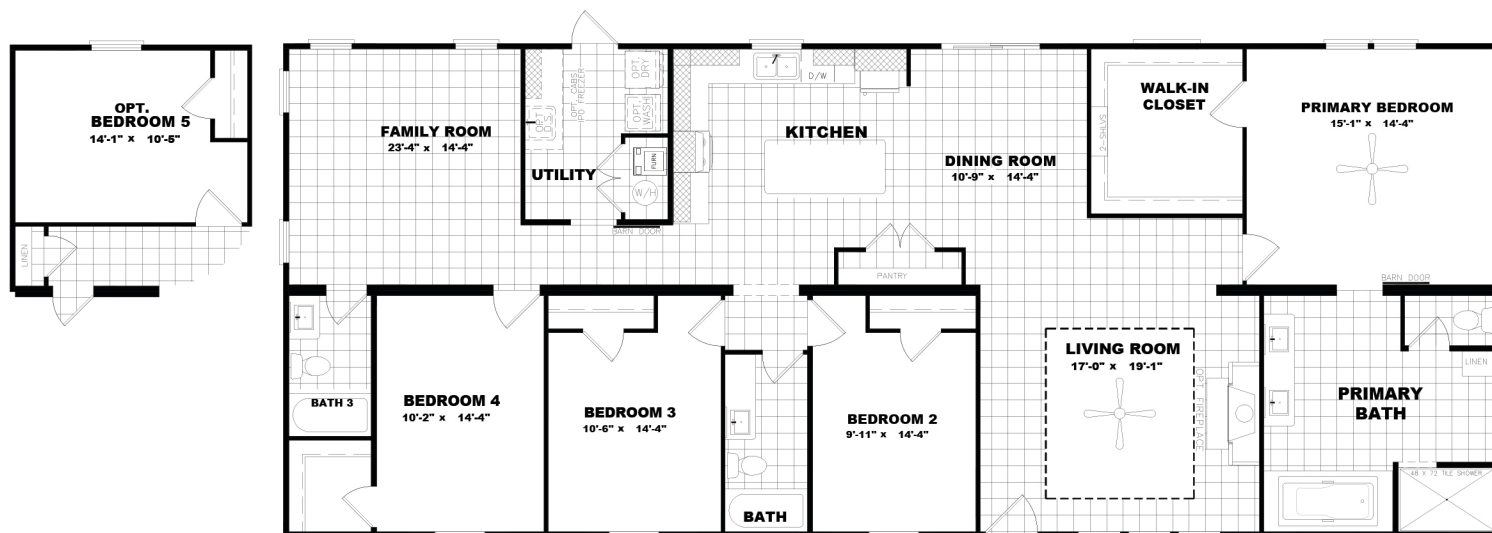

ez
LIVING
SERIES

monterrey

EZL32744A

32 x 74

SQ. FT.

2,220

4/5 BED 3 BATH

E Z | F E A T U R E S

Signature

- Drywall throughout home
- Tray ceiling with beams in living room
- 4'x6' tile shower with Pfister rain shower head
- Solid surface kitchen countertops
- Soaker tub with floating shelves
- Raised and elongated toilets
- Radiant barrier roof decking
- Energy Star certified construction