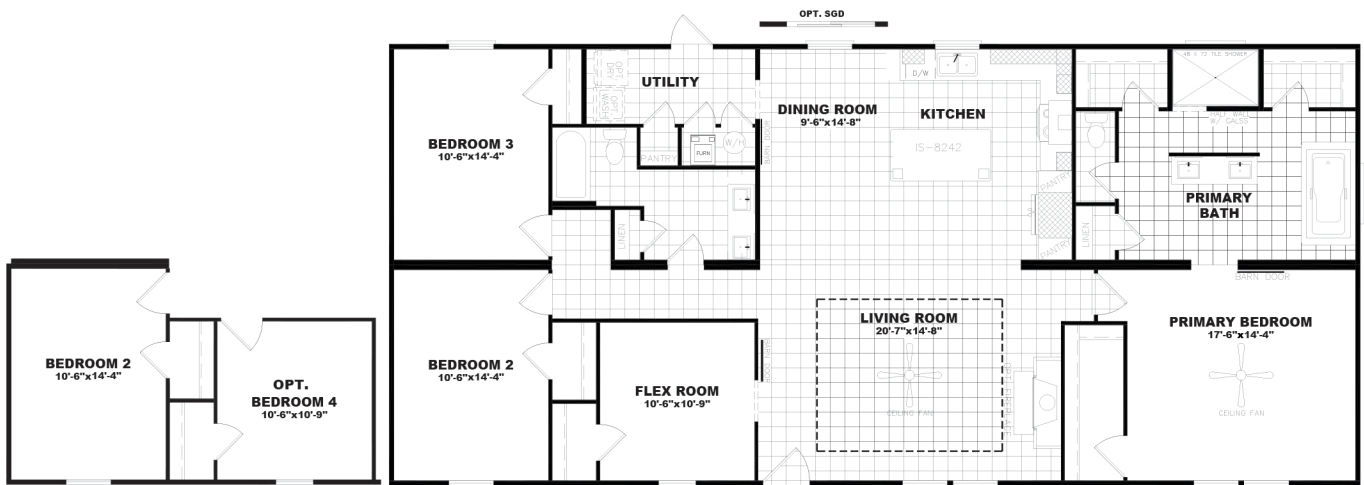

RETAIL CENTER

CUSTOMER NAME / COUNTY

VERSACE | DNS32663A | 32 X 66 | 1980 SQ. FT. | 3 OR 4 BED 2 BATH

## AVAILABLE OPTIONS

- Wind Zone 2
- Lino Throughout
- Additional Ceiling Fans
- Gas Range
- Prep for TV
- Cable Jacks
- Solid Surface Island
- AC Disconnect
- Stone Fireplace
- Shower Tower
- 2x6 walls with 2x8 floor joists
- Metal Roof
- Garbage Disposal
- Cabinet Over Commode
- Electric Fireplace w/wood slats
- Wire and Brace for Ceiling Fan
- Sliding Glass Door
- 30# roof snow load
- 40# roof snow load (requires vents in floor)
- 60" Fiberglass Shower Secondary Baths