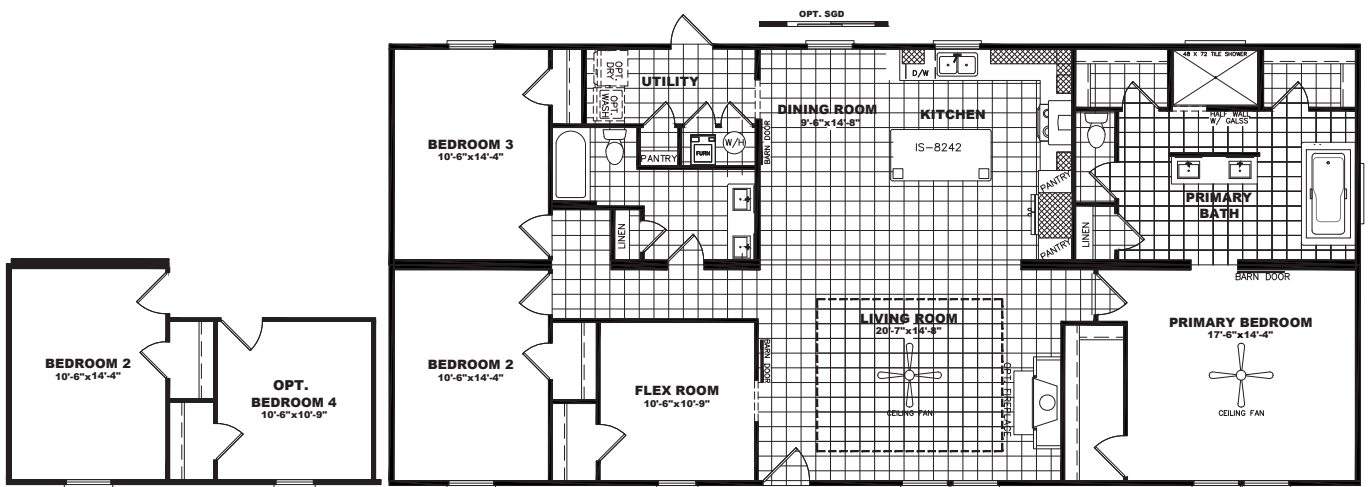

RETAIL CENTER

CUSTOMER NAME / COUNTY

VERSACE | DNS32663A | 32 X 66 | 1980 SQ. FT. | 3 OR 4 BED 2 BATH

AVAILABLE OPTIONS

- Wind Zone 2
- Lino Throughout
- Additional Ceiling Fans
- Gas Range
- Prep for TV
- Cable Jacks
- Solid Surface Island
- AC Disconnect
- Stone Fireplace
- Shower Tower
- 2x6 walls with 2x8 floor joists
- Metal Roof
- Garbage Disposal
- Cabinet Over Commode
- Electric Fireplace w/wood slats
- Wire and Brace for Ceiling Fan
- Sliding Glass Door
- Hardwood Cabinets (White Only)
- 30# roof snow load
- 40# roof snow load (requires vents in floor)
- 60" Fiberglass Shower Secondary Baths