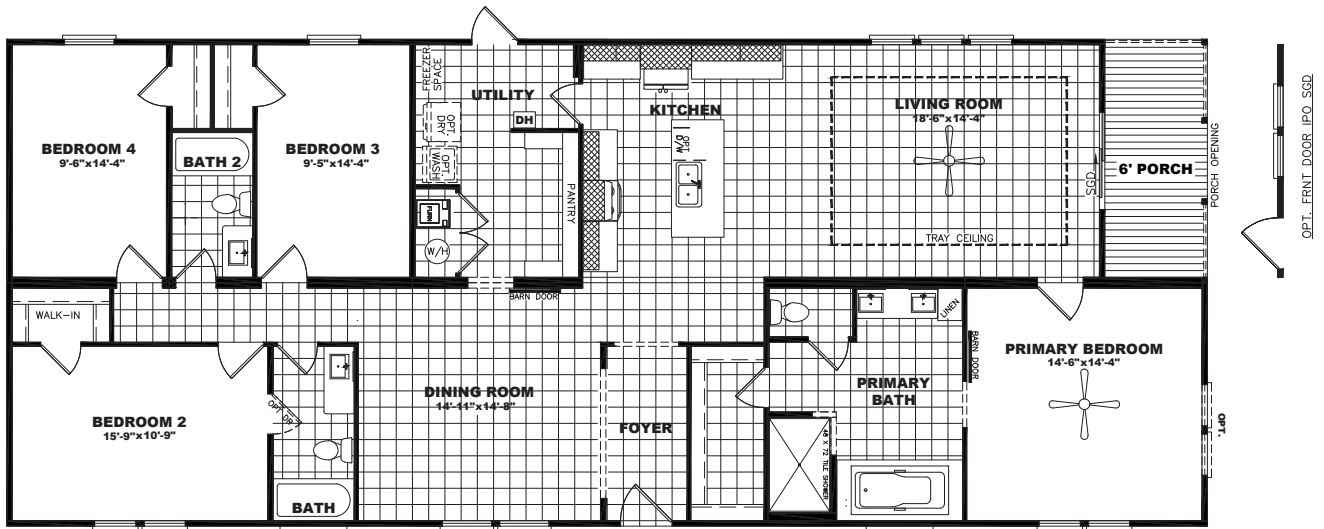

RETAIL CENTER

CUSTOMER NAME / COUNTY

**CHANEL | DSN32744A | 32 X 74 | 2127 SQ. FT. | 4 BED 3 BATH**

### AVAILABLE OPTIONS

- Wind Zone 2
- Lino Throughout
- Additional Ceiling Fans
- Gas Range
- Prep for TV
- Cable Jacks
- Solid Surface Island
- AC Disconnect
- Shower Tower
- 2x6 walls with 2x8 floor joists
- Metal Roof
- Garbage Disposal
- Cabinet Over Commode
- Wire and Brace for Ceiling Fan
- Opt. Front Entry

- 30# roof snow load
- 40# roof snow load (requires vents in floor)
- 60" Fiberglass Shower Secondary Baths