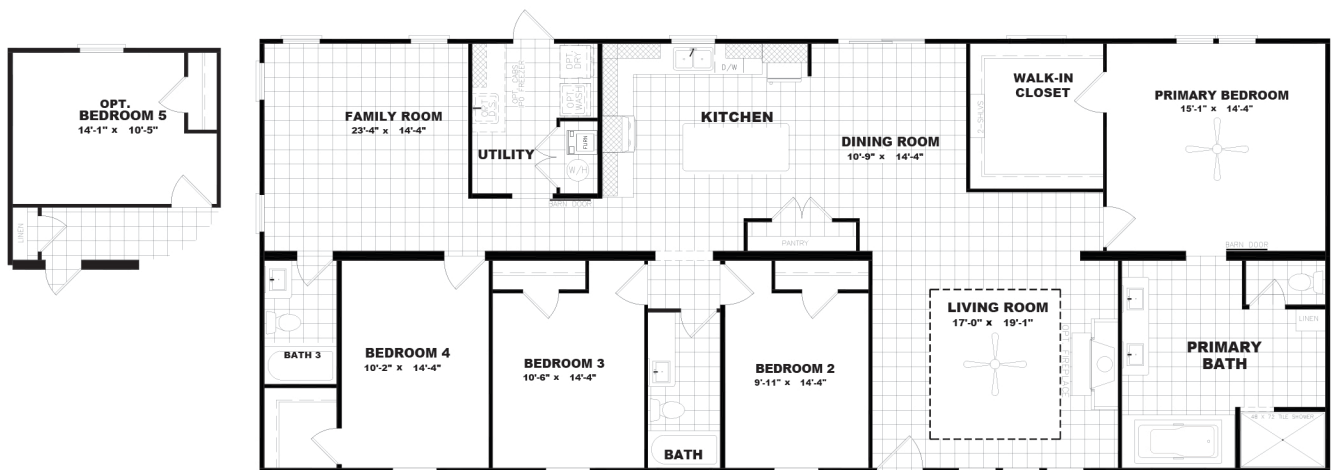

Retail Center

Customer Name/Customer County

MONTERREY | EZ32744A | 32 X 74 | 2220 SQ. FT. | 4 BED 3 BATH

AVAILABLE OPTIONS

- Wind Zone 2
- Lino Throughout
- Additional Ceiling Fans
- Gas Range
- Utility Sink
- Prep for TV
- Cable Jacks
- Solid Surface Island
- AC Disconnect
- Stone Fireplace
- Shower Tower
- 2x6 walls with 2x8 floor joists
- Metal Roof
- Garbage Disposal
- Cabinet Over Commode
- Electric Fireplace w/wood slats
- Wire and Brace for Ceiling Fan
- 60" Fiberglass Shower Secondary Baths

- 30# roof snow load
- 40# roof snow load (requires vents in floor)

GRANITE COLOR OPTIONS

- Luna Pearl
- Black Pearl
- White Quartz

INTERIOR DÉCOR PACKAGE

- Divine
- Onyx
- Pecan

EXTERIOR COLOR PACKAGE

- Waterloo
- Acacia Haze
- Summitt
- Colonnade