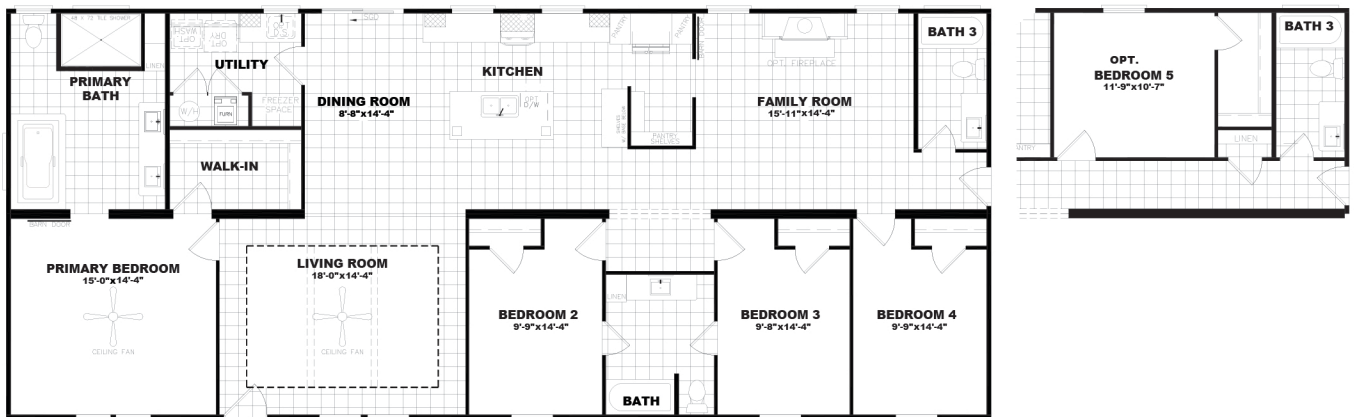

RETAIL CENTER

CUSTOMER NAME / COUNTY

LOUIS | DNS32724A | 32 X 72 | 2160 SQ. FT. | 4 BED 3 BATH

### AVAILABLE OPTIONS

- Wind Zone 2
- Lino Throughout
- Additional Ceiling Fans
- Gas Range
- Utility Sink
- Prep for TV
- Cable Jacks
- Solid Surface Island
- AC Disconnect
- Stone Fireplace
- Shower Tower
- 2x6 walls with 2x8 floor joists
- Metal Roof
- Garbage Disposal
- Cabinet Over Commode
- Electric Fireplace w/wood slats
- Wire and Brace for Ceiling Fan
- Single Bowl Undermount Sink

- 30# roof snow load
- 40# roof snow load (requires vents in floor)
- 60" Fiberglass Shower Secondary Baths