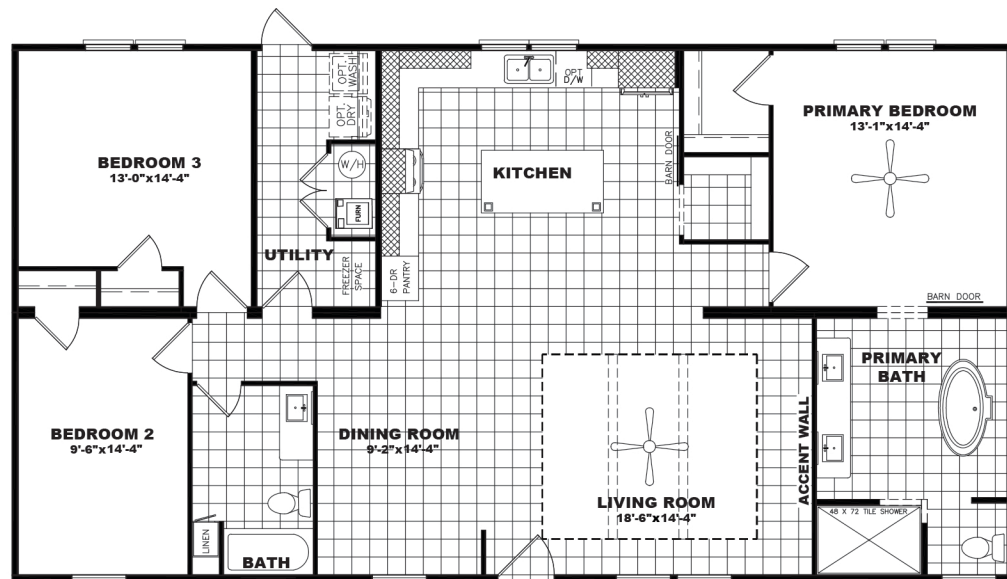

Retail Center

Customer Name/Customer County

**DURANGO | EZ32563C | 32 X 56 | 1680 SQ. FT. | 3 BED 2 BATH**

### AVAILABLE OPTIONS

- Wind Zone 2
- Lino Throughout
- Additional Ceiling Fans
- Gas Range
- Prep for TV
- Cable Jacks
- Solid Surface Island
- AC Disconnect
- Stone Fireplace
- Shower Tower
- 2x6 walls with 2x8 floor joists
- Metal Roof
- Garbage Disposal
- Cabinet Over Commode
- Electric Fireplace w/wood slats
- Wire and Brace for Ceiling Fan
- 60" Fiberglass Shower Secondary Baths

- 30# roof snow load
- 40# roof snow load (requires vents in floor)