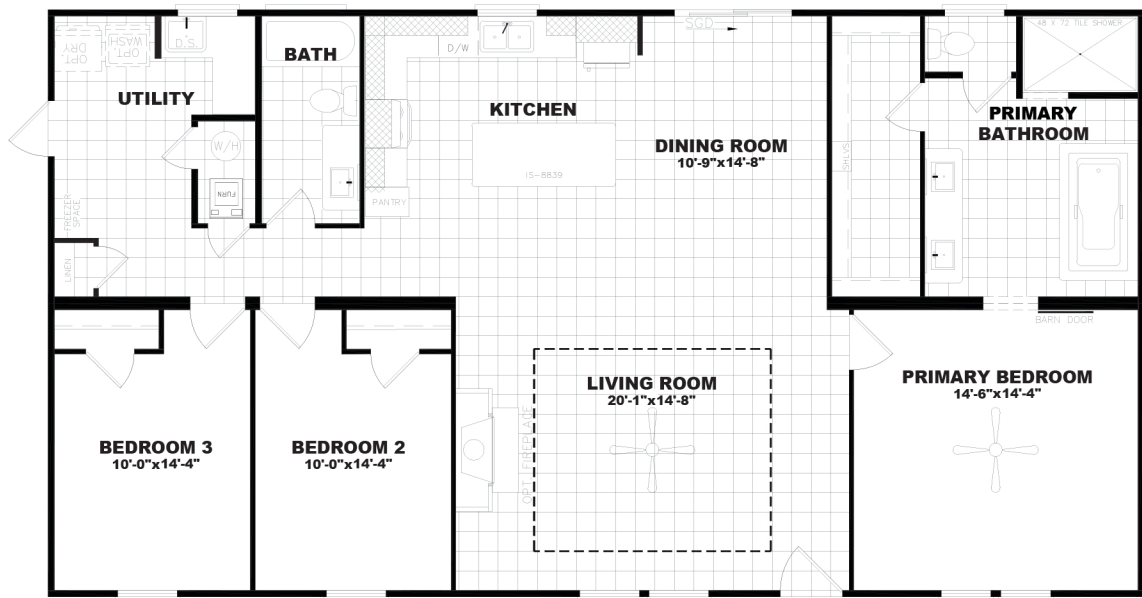

RETAIL CENTER

CUSTOMER NAME / COUNTY

ARMANI | DSN32563AH | 32 X 56 | 1680 SQ. FT. | 3 BED 2 BATH

### AVAILABLE OPTIONS

- Wind Zone 2
- Lino Throughout
- Additional Ceiling Fans
- Gas Range
- Prep for TV
- Cable Jacks
- Solid Surface Island
- AC Disconnect
- Stone Fireplace
- Shower Tower
- 2x6 walls with 2x8 floor joists
- Metal Roof
- Garbage Disposal
- Cabinet Over Commode
- Electric Fireplace w/wood slats
- Wire and Brace for Ceiling Fan
- 60" Fiberglass Shower Secondary Baths

- 30# roof snow load
- 40# roof snow load (requires vents in floor)